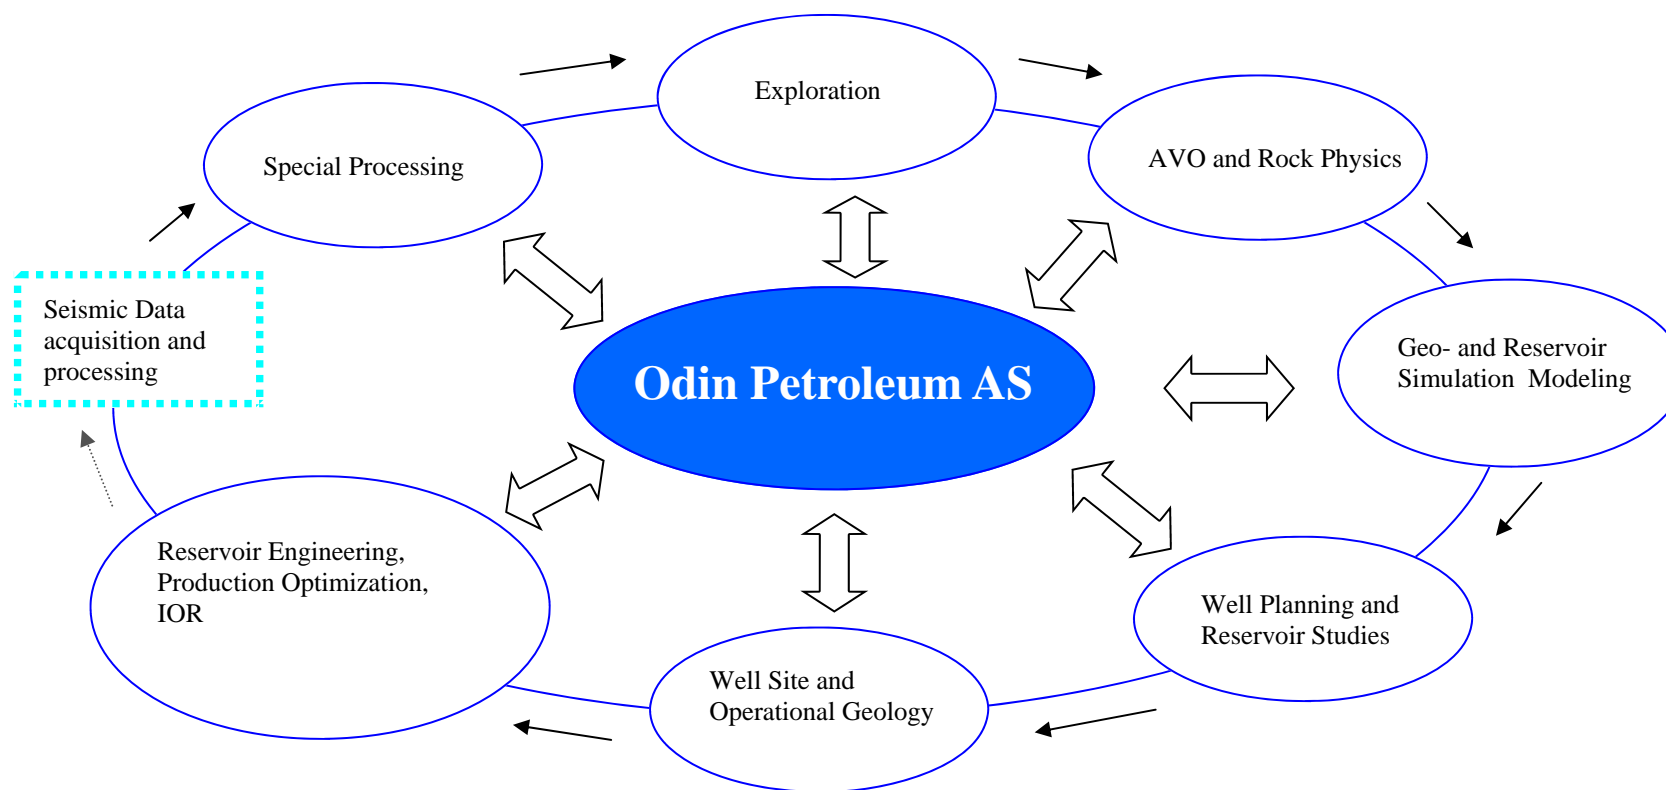

Odin Petroleum Pet-Tec Department

— from Exploration to Tail Production

Odin Petroleum AS - A leading petroleum advisory group with 55 skilled professionals within E&P, G&G, Well Site Geology and Reservoir Engineering